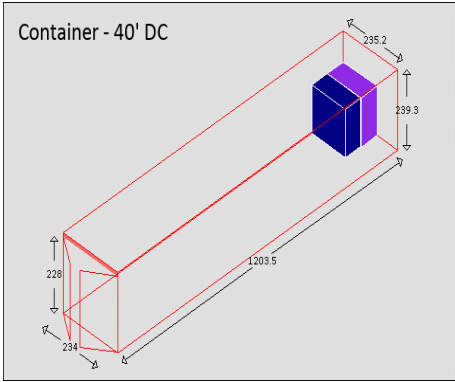

Equipment Packaging Report