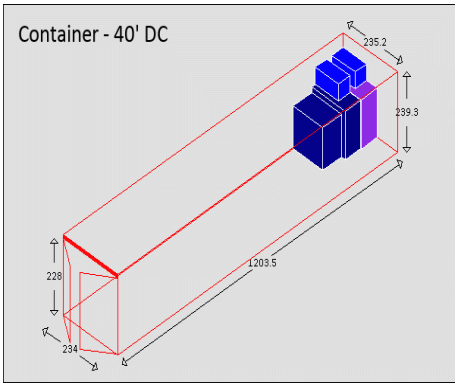

Equipment Packaging Report