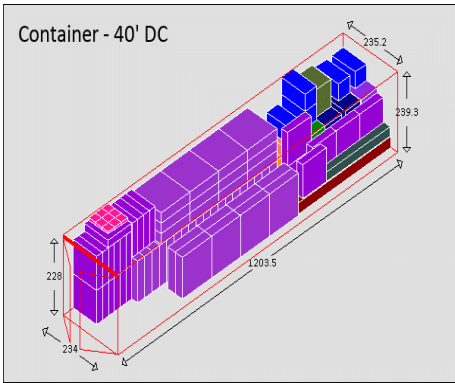

Equipment Packaging Report