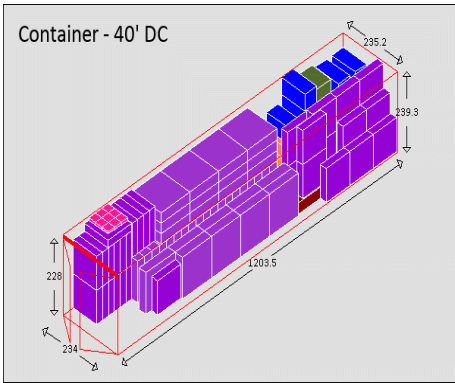

Equipment Packaging Report