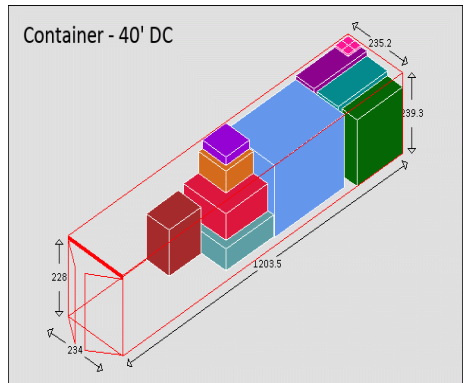

Equipment Packaging Report

Following cargo shall be loaded in 1 * Container - 40' DC # 1 with your ref. Random 8574

Cargo name	Length	Width	Height	Weight	Quantity	Colour
Bioret	137 cm	137 cm	100 cm	1786 kg	1 / 1	Red
Bioret	137 cm	137 cm	100 cm	1786 kg	1 / 1	Yellow
Bioret	205 cm	205 cm	65 cm	2560 kg	1 / 1	Teal
Bioret	117 cm	117 cm	65 cm	830 kg	1 / 1	Orange
Bioret	300 cm	215 cm	210 cm	2630 kg	1 / 1	Blue
Bioret	180 cm	180 cm	80 cm	2390 kg	1 / 1	Red
Bioret	213 cm	213 cm	90 cm	3890 kg	1 / 1	Teal
Bioret	198 cm	198 cm	65 cm	4800 kg	1 / 1	Green
Bioret	226 cm	226 cm	80 cm	7800 kg	1 / 1	Purple
Crucking tires	124.5 cm	124.5 cm	31.5 cm	130 kg	2 / 42	Purple
Xiamen Tires	101 cm	101 cm	25 cm	51 kg	1 / 70	Purple
Xiamen Tires 2	28 cm	28 cm	7 cm	4 kg	4 / 15	Pink
Total	35.483 cubic meter			28799 kg	16	

Equipment Packaging Report

Equipment Packaging Report

Following cargo shall be loaded in 1 * Container - 40' DC # 2 with your ref. Random 8574

Cargo name	Length	Width	Height	Weight	Quantity	Colour
Bioret	50 cm	50 cm	100 cm	475 kg	5 / 5	Blue
Bioret	137 cm	137 cm	65 cm	1210 kg	1 / 1	Green
Bioret	146 cm	146 cm	70 cm	1390 kg	1 / 1	Purple
Bioret	117 cm	117 cm	65 cm	830 kg	1 / 1	Orange
Bioret	127 cm	127 cm	80 cm	1200 kg	1 / 1	Dark Blue
Bioret	82 cm	82 cm	80 cm	480 kg	1 / 1	Olive Green
Bioret	145 cm	145 cm	65 cm	1280 kg	1 / 1	Dark Blue
Bioret	80 cm	80 cm	65 cm	360 kg	1 / 1	Orange
Crucking tires	124.5 cm	124.5 cm	31.5 cm	130 kg	40 / 42	Purple
Shandong Boxes	401 cm	30 cm	32 cm	2440 kg	1 / 1	Dark Red
Shandong Boxes2	401 cm	29 cm	31.5 cm	2665 kg	1 / 1	Dark Purple
Shandong Boxes3	273 cm	27 cm	28 cm	685 kg	1 / 1	Dark Grey
Xiamen Tires	101 cm	101 cm	25 cm	51 kg	69 / 70	Purple
Xiamen Tires 2	28 cm	28 cm	7 cm	4 kg	11 / 15	Pink
Total	46.608 cubic meter			23678 kg	135	