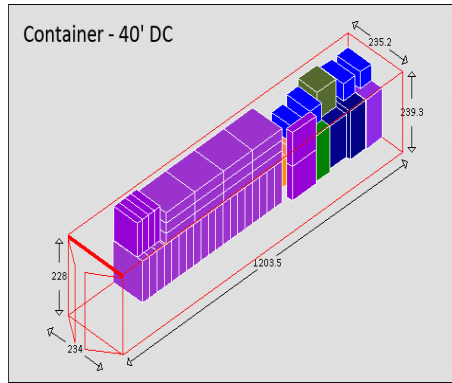

Equipment Packaging Report