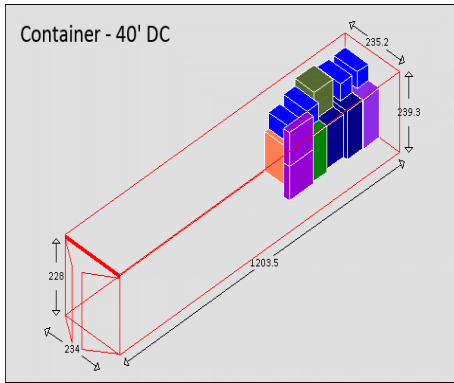

Equipment Packaging Report