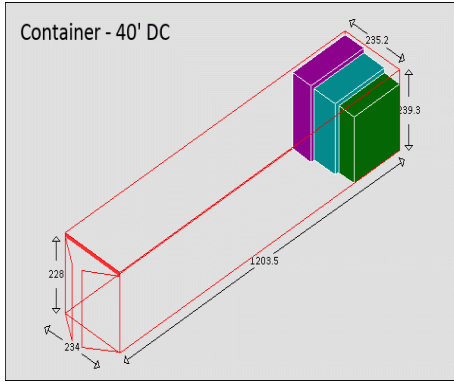

Equipment Packaging Report

Following cargo shall be loaded in 1 * Container - 40' DC # 1 with your ref. Random 8574

Cargo name	Length	Width	Height	Weight	Quantity	Colour
Bioret	137 cm	137 cm	100 cm	1786 kg	1 / 1	Red
Bioret	137 cm	137 cm	100 cm	1786 kg	1 / 1	Yellow
Bioret	205 cm	205 cm	65 cm	2560 kg	1 / 1	Teal
Bioret	117 cm	117 cm	65 cm	830 kg	1 / 1	Orange
Bioret	300 cm	215 cm	210 cm	2630 kg	1 / 1	Blue
Bioret	180 cm	180 cm	80 cm	2390 kg	1 / 1	Red
Bioret	213 cm	213 cm	90 cm	3890 kg	1 / 1	Teal
Bioret	198 cm	198 cm	65 cm	4800 kg	1 / 1	Green
Bioret	226 cm	226 cm	80 cm	7800 kg	1 / 1	Purple
Crucking tires	124.5 cm	124.5 cm	31.5 cm	130 kg	2 / 42	Purple
Xiamen Tires	101 cm	101 cm	25 cm	51 kg	1 / 70	Purple
Xiamen Tires 2	28 cm	28 cm	7 cm	4 kg	4 / 15	Pink
Total	35.483 cubic meter			28799 kg	16	

Equipment Packaging Report

Equipment Packaging Report

Following cargo shall be loaded in 1 * Container - 40' DC # 2 with your ref. Random 8574

Cargo name	Length	Width	Height	Weight	Quantity	Colour
Bioret	50 cm	50 cm	100 cm	475 kg	5 / 5	Blue
Bioret	137 cm	137 cm	65 cm	1210 kg	1 / 1	Green
Bioret	146 cm	146 cm	70 cm	1390 kg	1 / 1	Purple
Bioret	117 cm	117 cm	65 cm	830 kg	1 / 1	Orange
Bioret	127 cm	127 cm	80 cm	1200 kg	1 / 1	Dark Blue
Bioret	82 cm	82 cm	80 cm	480 kg	1 / 1	Olive Green
Bioret	145 cm	145 cm	65 cm	1280 kg	1 / 1	Dark Blue
Bioret	80 cm	80 cm	65 cm	360 kg	1 / 1	Orange
Crucking tires	124.5 cm	124.5 cm	31.5 cm	130 kg	40 / 42	Purple
Shandong Boxes	401 cm	30 cm	32 cm	2440 kg	1 / 1	Dark Red
Shandong Boxes2	401 cm	29 cm	31.5 cm	2665 kg	1 / 1	Dark Purple
Shandong Boxes3	273 cm	27 cm	28 cm	685 kg	1 / 1	Dark Grey
Xiamen Tires	101 cm	101 cm	25 cm	51 kg	69 / 70	Purple
Xiamen Tires 2	28 cm	28 cm	7 cm	4 kg	11 / 15	Pink
Total	46.608 cubic meter			23678 kg	135	