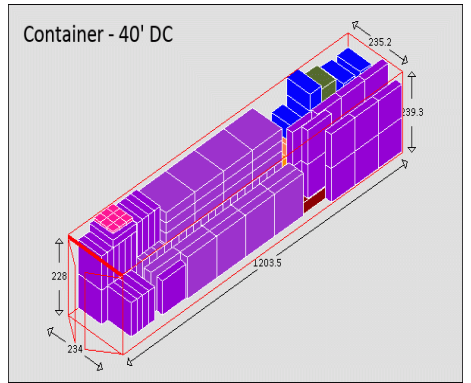

Equipment Packaging Report