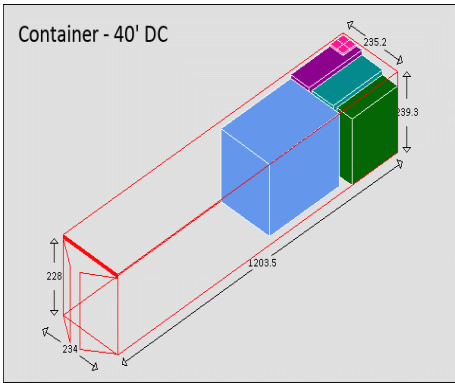

Equipment Packaging Report

Following cargo shall be loaded in 1 * Container - 40' DC # 1 with your ref. Random 8574

Cargo name	Length	Width	Height	Weight	Quantity	Colour
Bioret	137 cm	137 cm	100 cm	1786 kg	1 / 1	Red
Bioret	137 cm	137 cm	100 cm	1786 kg	1 / 1	Yellow
Bioret	205 cm	205 cm	65 cm	2560 kg	1 / 1	Teal
Bioret	117 cm	117 cm	65 cm	830 kg	1 / 1	Orange
Bioret	300 cm	215 cm	210 cm	2630 kg	1 / 1	Blue
Bioret	180 cm	180 cm	80 cm	2390 kg	1 / 1	Red
Bioret	213 cm	213 cm	90 cm	3890 kg	1 / 1	Teal
Bioret	198 cm	198 cm	65 cm	4800 kg	1 / 1	Green
Bioret	226 cm	226 cm	80 cm	7800 kg	1 / 1	Purple
Crucking tires	124.5 cm	124.5 cm	31.5 cm	130 kg	2 / 42	Purple
Xiamen Tires	101 cm	101 cm	25 cm	51 kg	1 / 70	Purple
Xiamen Tires 2	28 cm	28 cm	7 cm	4 kg	4 / 15	Pink
Total	35.483 cubic meter			28799 kg	16	

Equipment Packaging Report

Equipment Packaging Report

Following cargo shall be loaded in 1 * Container - 40' DC # 2 with your ref. Random 8574

Cargo name	Length	Width	Height	Weight	Quantity	Colour
Bioret	50 cm	50 cm	100 cm	475 kg	5 / 5	Blue
Bioret	137 cm	137 cm	65 cm	1210 kg	1 / 1	Green
Bioret	146 cm	146 cm	70 cm	1390 kg	1 / 1	Purple
Bioret	117 cm	117 cm	65 cm	830 kg	1 / 1	Orange
Bioret	127 cm	127 cm	80 cm	1200 kg	1 / 1	Dark Blue
Bioret	82 cm	82 cm	80 cm	480 kg	1 / 1	Olive Green
Bioret	145 cm	145 cm	65 cm	1280 kg	1 / 1	Dark Blue
Bioret	80 cm	80 cm	65 cm	360 kg	1 / 1	Orange
Crucking tires	124.5 cm	124.5 cm	31.5 cm	130 kg	40 / 42	Purple
Shandong Boxes	401 cm	30 cm	32 cm	2440 kg	1 / 1	Dark Red
Shandong Boxes2	401 cm	29 cm	31.5 cm	2665 kg	1 / 1	Dark Purple
Shandong Boxes3	273 cm	27 cm	28 cm	685 kg	1 / 1	Dark Grey
Xiamen Tires	101 cm	101 cm	25 cm	51 kg	69 / 70	Purple
Xiamen Tires 2	28 cm	28 cm	7 cm	4 kg	11 / 15	Pink
Total	46.608 cubic meter			23678 kg	135	