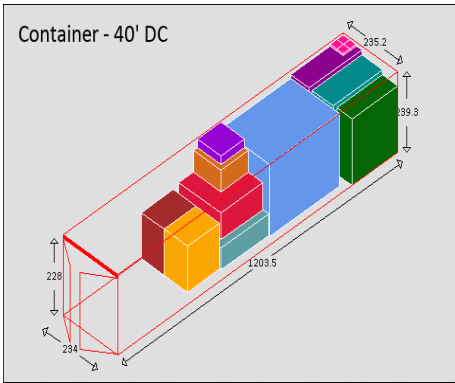

Equipment Packaging Report

Following cargo shall be loaded in 1 * Container - 40' DC # 1 with your ref. Random 8574

Cargo name	Length	Width	Height	Weight	Quantity	Colour
Bioret	137 cm	137 cm	100 cm	1786 kg	1 / 1	Red
Bioret	137 cm	137 cm	100 cm	1786 kg	1 / 1	Yellow
Bioret	205 cm	205 cm	65 cm	2560 kg	1 / 1	Teal
Bioret	117 cm	117 cm	65 cm	830 kg	1 / 1	Orange
Bioret	300 cm	215 cm	210 cm	2630 kg	1 / 1	Blue
Bioret	180 cm	180 cm	80 cm	2390 kg	1 / 1	Red
Bioret	213 cm	213 cm	90 cm	3890 kg	1 / 1	Teal
Bioret	198 cm	198 cm	65 cm	4800 kg	1 / 1	Green
Bioret	226 cm	226 cm	80 cm	7800 kg	1 / 1	Purple
Crucking tires	124.5 cm	124.5 cm	31.5 cm	130 kg	2 / 42	Purple
Xiamen Tires	101 cm	101 cm	25 cm	51 kg	1 / 70	Purple
Xiamen Tires 2	28 cm	28 cm	7 cm	4 kg	4 / 15	Pink
Total	35.483 cubic meter			28799 kg	16	

Equipment Packaging Report

Equipment Packaging Report

Following cargo shall be loaded in 1 * Container - 40' DC # 2 with your ref. Random 8574

Cargo name	Length	Width	Height	Weight	Quantity	Colour
Bioret	50 cm	50 cm	100 cm	475 kg	5 / 5	Blue
Bioret	137 cm	137 cm	65 cm	1210 kg	1 / 1	Green
Bioret	146 cm	146 cm	70 cm	1390 kg	1 / 1	Purple
Bioret	117 cm	117 cm	65 cm	830 kg	1 / 1	Orange
Bioret	127 cm	127 cm	80 cm	1200 kg	1 / 1	Dark Blue
Bioret	82 cm	82 cm	80 cm	480 kg	1 / 1	Olive Green
Bioret	145 cm	145 cm	65 cm	1280 kg	1 / 1	Dark Blue
Bioret	80 cm	80 cm	65 cm	360 kg	1 / 1	Orange
Crucking tires	124.5 cm	124.5 cm	31.5 cm	130 kg	40 / 42	Purple
Shandong Boxes	401 cm	30 cm	32 cm	2440 kg	1 / 1	Dark Red
Shandong Boxes2	401 cm	29 cm	31.5 cm	2665 kg	1 / 1	Dark Purple
Shandong Boxes3	273 cm	27 cm	28 cm	685 kg	1 / 1	Dark Grey
Xiamen Tires	101 cm	101 cm	25 cm	51 kg	69 / 70	Purple
Xiamen Tires 2	28 cm	28 cm	7 cm	4 kg	11 / 15	Pink
Total	46.608 cubic meter			23678 kg	135	