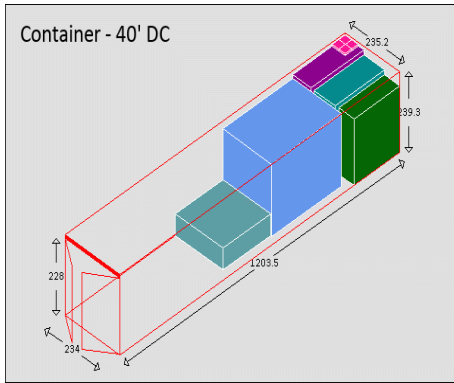

Equipment Packaging Report

Following cargo shall be loaded in 1 * Container - 40' DC # 1 with your ref. Random 8574

Cargo name	Length	Width	Height	Weight	Quantity	Colour
Bioret	137 cm	137 cm	100 cm	1786 kg	1 / 1	Red
Bioret	137 cm	137 cm	100 cm	1786 kg	1 / 1	Yellow
Bioret	205 cm	205 cm	65 cm	2560 kg	1 / 1	Teal
Bioret	117 cm	117 cm	65 cm	830 kg	1 / 1	Orange
Bioret	300 cm	215 cm	210 cm	2630 kg	1 / 1	Blue
Bioret	180 cm	180 cm	80 cm	2390 kg	1 / 1	Red
Bioret	213 cm	213 cm	90 cm	3890 kg	1 / 1	Teal
Bioret	198 cm	198 cm	65 cm	4800 kg	1 / 1	Green
Bioret	226 cm	226 cm	80 cm	7800 kg	1 / 1	Purple
Crucking tires	124.5 cm	124.5 cm	31.5 cm	130 kg	2 / 42	Purple
Xiamen Tires	101 cm	101 cm	25 cm	51 kg	1 / 70	Purple
Xiamen Tires 2	28 cm	28 cm	7 cm	4 kg	4 / 15	Pink
Total	35.483 cubic meter			28799 kg	16	

Equipment Packaging Report

Equipment Packaging Report

Following cargo shall be loaded in 1 * Container - 40' DC # 2 with your ref. Random 8574

Cargo name	Length	Width	Height	Weight	Quantity	Colour
Bioret	50 cm	50 cm	100 cm	475 kg	5 / 5	Blue
Bioret	137 cm	137 cm	65 cm	1210 kg	1 / 1	Green
Bioret	146 cm	146 cm	70 cm	1390 kg	1 / 1	Purple
Bioret	117 cm	117 cm	65 cm	830 kg	1 / 1	Orange
Bioret	127 cm	127 cm	80 cm	1200 kg	1 / 1	Dark Blue
Bioret	82 cm	82 cm	80 cm	480 kg	1 / 1	Olive Green
Bioret	145 cm	145 cm	65 cm	1280 kg	1 / 1	Dark Blue
Bioret	80 cm	80 cm	65 cm	360 kg	1 / 1	Orange
Crucking tires	124.5 cm	124.5 cm	31.5 cm	130 kg	40 / 42	Purple
Shandong Boxes	401 cm	30 cm	32 cm	2440 kg	1 / 1	Dark Red
Shandong Boxes2	401 cm	29 cm	31.5 cm	2665 kg	1 / 1	Dark Purple
Shandong Boxes3	273 cm	27 cm	28 cm	685 kg	1 / 1	Dark Grey
Xiamen Tires	101 cm	101 cm	25 cm	51 kg	69 / 70	Purple
Xiamen Tires 2	28 cm	28 cm	7 cm	4 kg	11 / 15	Pink
Total	46.608 cubic meter			23678 kg	135	