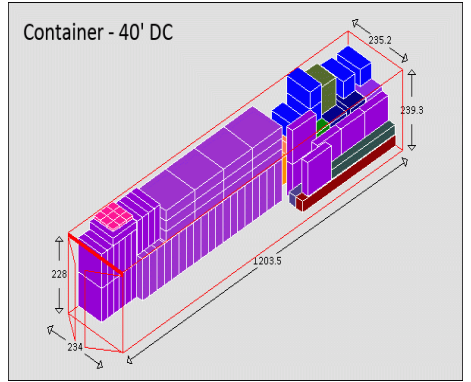

Equipment Packaging Report