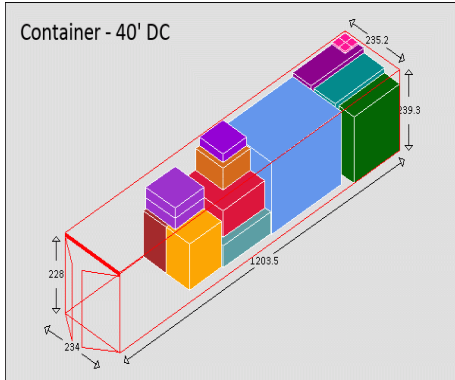

Equipment Packaging Report

Following cargo shall be loaded in 1 * Container - 40' DC # 1 with your ref. Random 8574

Cargo name	Length	Width	Height	Weight	Quantity	Colour
Bioret	137 cm	137 cm	100 cm	1786 kg	1 / 1	Red
Bioret	137 cm	137 cm	100 cm	1786 kg	1 / 1	Yellow
Bioret	205 cm	205 cm	65 cm	2560 kg	1 / 1	Teal
Bioret	117 cm	117 cm	65 cm	830 kg	1 / 1	Orange
Bioret	300 cm	215 cm	210 cm	2630 kg	1 / 1	Blue
Bioret	180 cm	180 cm	80 cm	2390 kg	1 / 1	Red
Bioret	213 cm	213 cm	90 cm	3890 kg	1 / 1	Teal
Bioret	198 cm	198 cm	65 cm	4800 kg	1 / 1	Green
Bioret	226 cm	226 cm	80 cm	7800 kg	1 / 1	Purple
Crucking tires	124.5 cm	124.5 cm	31.5 cm	130 kg	2 / 42	Purple
Xiamen Tires	101 cm	101 cm	25 cm	51 kg	1 / 70	Purple
Xiamen Tires 2	28 cm	28 cm	7 cm	4 kg	4 / 15	Pink
Total	35.483 cubic meter			28799 kg	16	

Equipment Packaging Report

Equipment Packaging Report

Following cargo shall be loaded in 1 * Container - 40' DC # 2 with your ref. Random 8574

Cargo name	Length	Width	Height	Weight	Quantity	Colour
Bioret	50 cm	50 cm	100 cm	475 kg	5 / 5	Blue
Bioret	137 cm	137 cm	65 cm	1210 kg	1 / 1	Green
Bioret	146 cm	146 cm	70 cm	1390 kg	1 / 1	Purple
Bioret	117 cm	117 cm	65 cm	830 kg	1 / 1	Orange
Bioret	127 cm	127 cm	80 cm	1200 kg	1 / 1	Dark Blue
Bioret	82 cm	82 cm	80 cm	480 kg	1 / 1	Olive Green
Bioret	145 cm	145 cm	65 cm	1280 kg	1 / 1	Dark Blue
Bioret	80 cm	80 cm	65 cm	360 kg	1 / 1	Orange
Crucking tires	124.5 cm	124.5 cm	31.5 cm	130 kg	40 / 42	Purple
Shandong Boxes	401 cm	30 cm	32 cm	2440 kg	1 / 1	Dark Red
Shandong Boxes2	401 cm	29 cm	31.5 cm	2665 kg	1 / 1	Dark Purple
Shandong Boxes3	273 cm	27 cm	28 cm	685 kg	1 / 1	Dark Grey
Xiamen Tires	101 cm	101 cm	25 cm	51 kg	69 / 70	Purple
Xiamen Tires 2	28 cm	28 cm	7 cm	4 kg	11 / 15	Pink
Total	46.608 cubic meter			23678 kg	135	