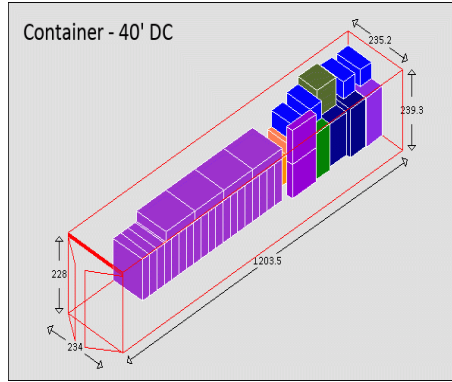

Equipment Packaging Report