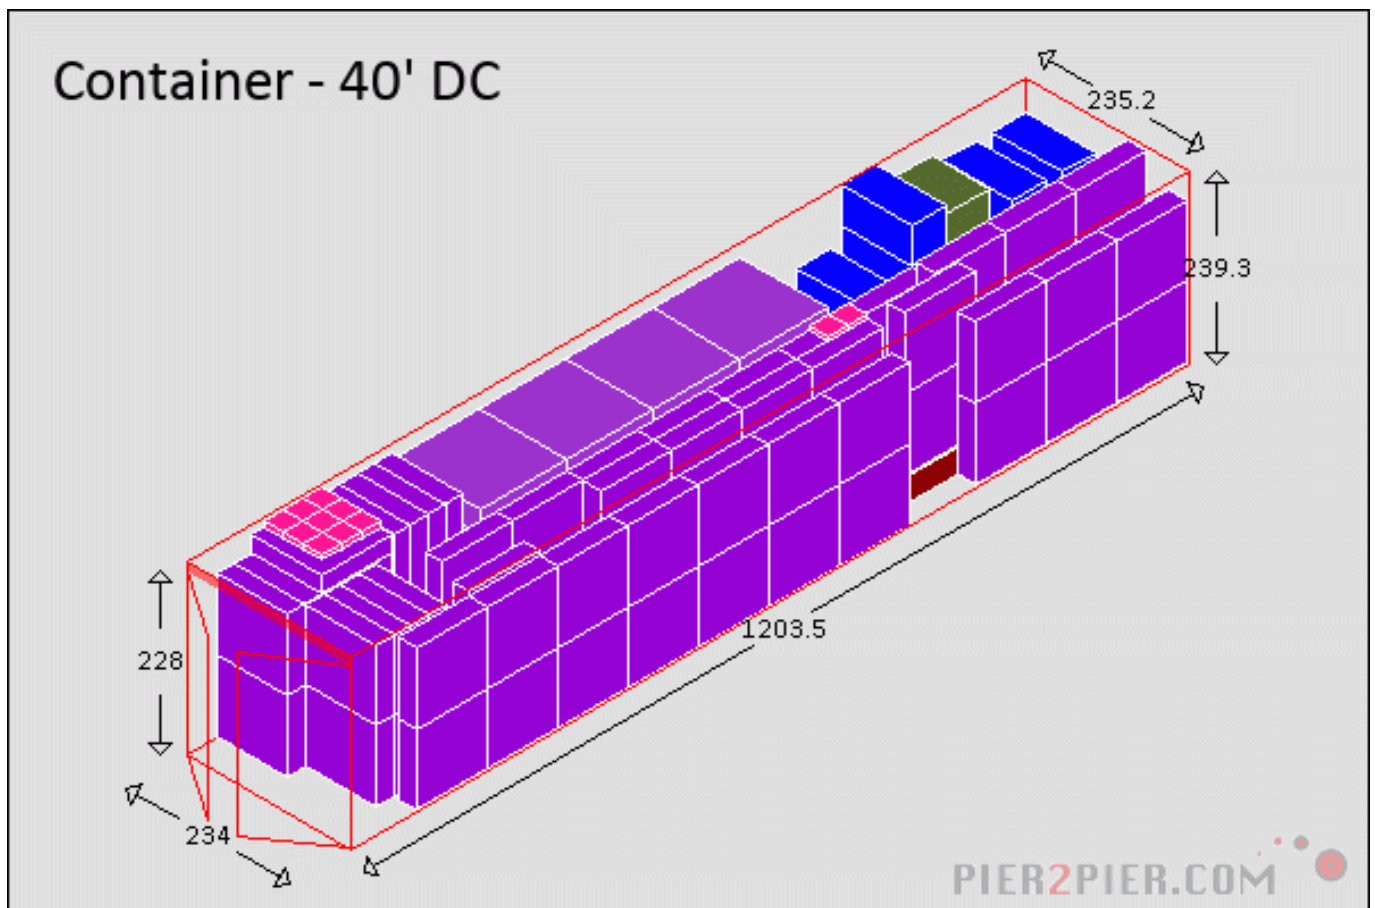

Equipment Packaging Report

Following cargo shall be loaded in 1 * Container - 40' DC # 1 with your ref. Random 8574

Cargo name	Length	Width	Height	Weight	Quantity	Colour
Bioret	137 cm	137 cm	100 cm	1786 kg	1 / 1	Red
Bioret	137 cm	137 cm	100 cm	1786 kg	1 / 1	Yellow
Bioret	205 cm	205 cm	65 cm	2560 kg	1 / 1	Teal
Bioret	117 cm	117 cm	65 cm	830 kg	1 / 1	Orange
Bioret	300 cm	215 cm	210 cm	2630 kg	1 / 1	Blue
Bioret	180 cm	180 cm	80 cm	2390 kg	1 / 1	Red
Bioret	213 cm	213 cm	90 cm	3890 kg	1 / 1	Teal
Bioret	198 cm	198 cm	65 cm	4800 kg	1 / 1	Green
Bioret	226 cm	226 cm	80 cm	7800 kg	1 / 1	Purple
Crucking tires	124.5 cm	124.5 cm	31.5 cm	130 kg	2 / 42	Purple
Xiamen Tires	101 cm	101 cm	25 cm	51 kg	1 / 70	Purple
Xiamen Tires 2	28 cm	28 cm	7 cm	4 kg	4 / 15	Pink
Total	35.483 cubic meter			28799 kg	16	

Equipment Packaging Report

Equipment Packaging Report

Following cargo shall be loaded in 1 * Container - 40' DC # 2 with your ref. Random 8574

Cargo name	Length	Width	Height	Weight	Quantity	Colour
Bioret	50 cm	50 cm	100 cm	475 kg	5 / 5	Blue
Bioret	137 cm	137 cm	65 cm	1210 kg	1 / 1	Green
Bioret	146 cm	146 cm	70 cm	1390 kg	1 / 1	Purple
Bioret	117 cm	117 cm	65 cm	830 kg	1 / 1	Orange
Bioret	127 cm	127 cm	80 cm	1200 kg	1 / 1	Dark Blue
Bioret	82 cm	82 cm	80 cm	480 kg	1 / 1	Olive Green
Bioret	145 cm	145 cm	65 cm	1280 kg	1 / 1	Dark Blue
Bioret	80 cm	80 cm	65 cm	360 kg	1 / 1	Orange
Crucking tires	124.5 cm	124.5 cm	31.5 cm	130 kg	40 / 42	Purple
Shandong Boxes	401 cm	30 cm	32 cm	2440 kg	1 / 1	Dark Red
Shandong Boxes2	401 cm	29 cm	31.5 cm	2665 kg	1 / 1	Dark Purple
Shandong Boxes3	273 cm	27 cm	28 cm	685 kg	1 / 1	Dark Grey
Xiamen Tires	101 cm	101 cm	25 cm	51 kg	69 / 70	Purple
Xiamen Tires 2	28 cm	28 cm	7 cm	4 kg	11 / 15	Pink
Total	46.608 cubic meter			23678 kg	135	