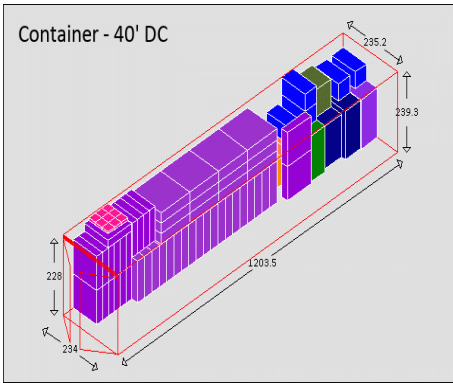

Equipment Packaging Report