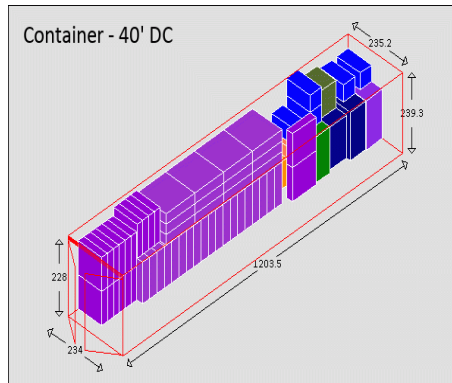

Equipment Packaging Report