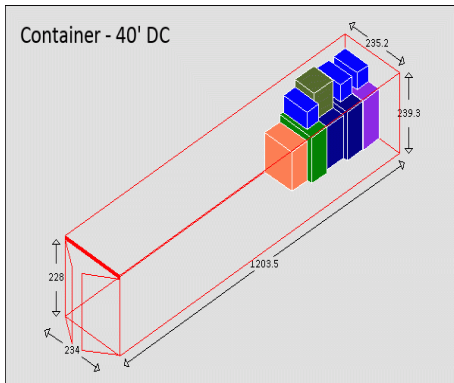

Equipment Packaging Report