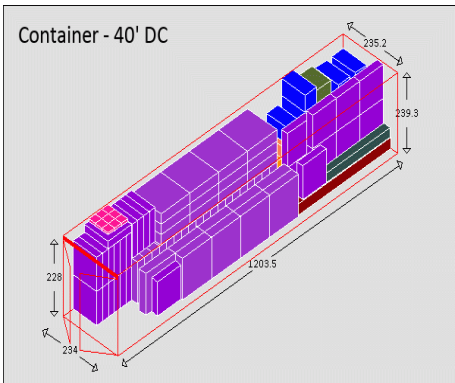

Equipment Packaging Report