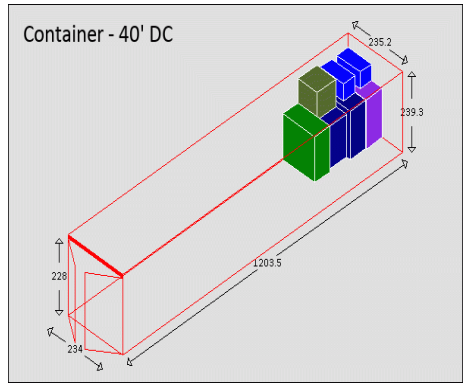

Equipment Packaging Report