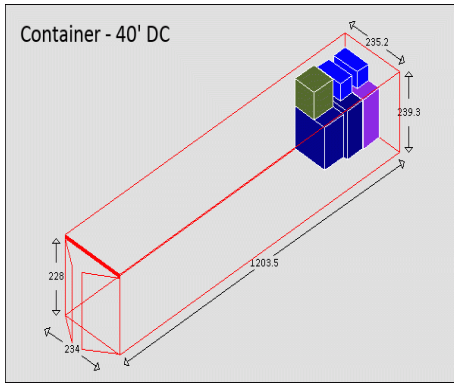

Equipment Packaging Report