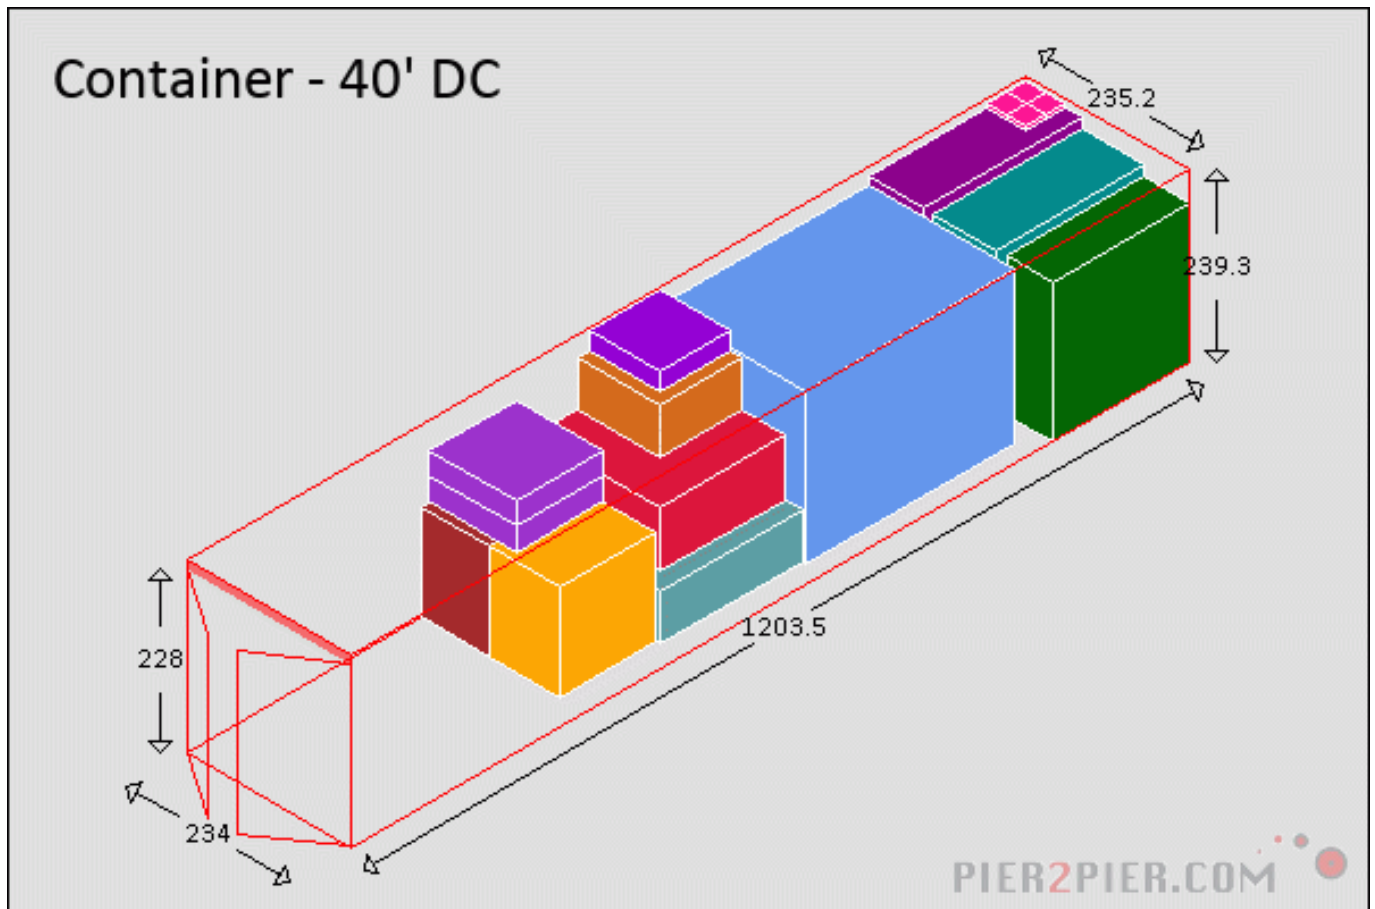

Equipment Packaging Report

Following cargo shall be loaded in 1 * Container - 40' DC # 1 with your ref. Random 8574

Cargo name	Length	Width	Height	Weight	Quantity	Colour
Bioret	137 cm	137 cm	100 cm	1786 kg	1 / 1	Red
Bioret	137 cm	137 cm	100 cm	1786 kg	1 / 1	Yellow
Bioret	205 cm	205 cm	65 cm	2560 kg	1 / 1	Teal
Bioret	117 cm	117 cm	65 cm	830 kg	1 / 1	Orange
Bioret	300 cm	215 cm	210 cm	2630 kg	1 / 1	Blue
Bioret	180 cm	180 cm	80 cm	2390 kg	1 / 1	Red
Bioret	213 cm	213 cm	90 cm	3890 kg	1 / 1	Teal
Bioret	198 cm	198 cm	65 cm	4800 kg	1 / 1	Green
Bioret	226 cm	226 cm	80 cm	7800 kg	1 / 1	Purple
Crucking tires	124.5 cm	124.5 cm	31.5 cm	130 kg	2 / 42	Purple
Xiamen Tires	101 cm	101 cm	25 cm	51 kg	1 / 70	Purple
Xiamen Tires 2	28 cm	28 cm	7 cm	4 kg	4 / 15	Pink
Total	35.483 cubic meter			28799 kg	16	

Equipment Packaging Report

Equipment Packaging Report

Following cargo shall be loaded in 1 * Container - 40' DC # 2 with your ref. Random 8574

Cargo name	Length	Width	Height	Weight	Quantity	Colour
Bioret	50 cm	50 cm	100 cm	475 kg	5 / 5	Blue
Bioret	137 cm	137 cm	65 cm	1210 kg	1 / 1	Green
Bioret	146 cm	146 cm	70 cm	1390 kg	1 / 1	Purple
Bioret	117 cm	117 cm	65 cm	830 kg	1 / 1	Orange
Bioret	127 cm	127 cm	80 cm	1200 kg	1 / 1	Dark Blue
Bioret	82 cm	82 cm	80 cm	480 kg	1 / 1	Olive Green
Bioret	145 cm	145 cm	65 cm	1280 kg	1 / 1	Dark Blue
Bioret	80 cm	80 cm	65 cm	360 kg	1 / 1	Orange
Crucking tires	124.5 cm	124.5 cm	31.5 cm	130 kg	40 / 42	Purple
Shandong Boxes	401 cm	30 cm	32 cm	2440 kg	1 / 1	Dark Red
Shandong Boxes2	401 cm	29 cm	31.5 cm	2665 kg	1 / 1	Dark Purple
Shandong Boxes3	273 cm	27 cm	28 cm	685 kg	1 / 1	Dark Grey
Xiamen Tires	101 cm	101 cm	25 cm	51 kg	69 / 70	Purple
Xiamen Tires 2	28 cm	28 cm	7 cm	4 kg	11 / 15	Pink
Total	46.608 cubic meter			23678 kg	135	