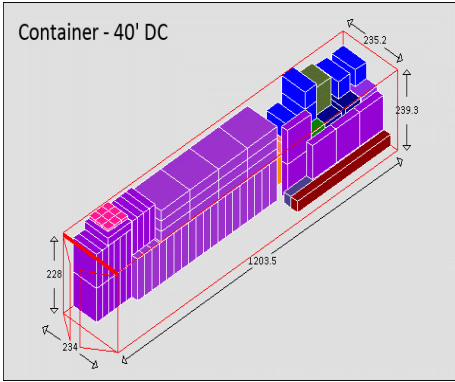

Equipment Packaging Report