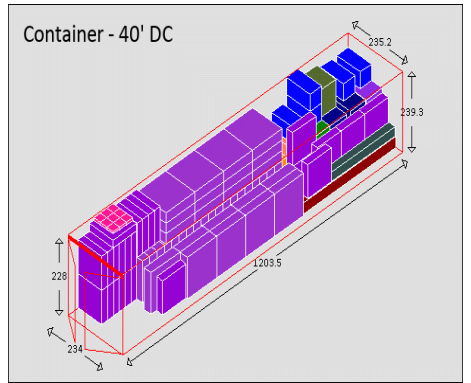

Equipment Packaging Report