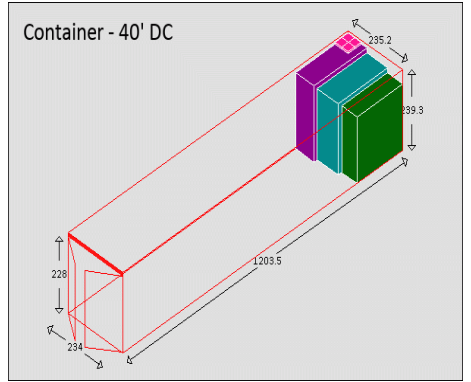

Equipment Packaging Report

Following cargo shall be loaded in 1 * Container - 40' DC # 1 with your ref. Random 8574

Cargo name	Length	Width	Height	Weight	Quantity	Colour
Bioret	137 cm	137 cm	100 cm	1786 kg	1 / 1	Red
Bioret	137 cm	137 cm	100 cm	1786 kg	1 / 1	Yellow
Bioret	205 cm	205 cm	65 cm	2560 kg	1 / 1	Teal
Bioret	117 cm	117 cm	65 cm	830 kg	1 / 1	Orange
Bioret	300 cm	215 cm	210 cm	2630 kg	1 / 1	Blue
Bioret	180 cm	180 cm	80 cm	2390 kg	1 / 1	Red
Bioret	213 cm	213 cm	90 cm	3890 kg	1 / 1	Teal
Bioret	198 cm	198 cm	65 cm	4800 kg	1 / 1	Green
Bioret	226 cm	226 cm	80 cm	7800 kg	1 / 1	Purple
Crucking tires	124.5 cm	124.5 cm	31.5 cm	130 kg	2 / 42	Purple
Xiamen Tires	101 cm	101 cm	25 cm	51 kg	1 / 70	Purple
Xiamen Tires 2	28 cm	28 cm	7 cm	4 kg	4 / 15	Pink
Total	35.483 cubic meter			28799 kg	16	

Equipment Packaging Report

Equipment Packaging Report

Following cargo shall be loaded in 1 * Container - 40' DC # 2 with your ref. Random 8574

Cargo name	Length	Width	Height	Weight	Quantity	Colour
Bioret	50 cm	50 cm	100 cm	475 kg	5 / 5	Blue
Bioret	137 cm	137 cm	65 cm	1210 kg	1 / 1	Green
Bioret	146 cm	146 cm	70 cm	1390 kg	1 / 1	Purple
Bioret	117 cm	117 cm	65 cm	830 kg	1 / 1	Orange
Bioret	127 cm	127 cm	80 cm	1200 kg	1 / 1	Dark Blue
Bioret	82 cm	82 cm	80 cm	480 kg	1 / 1	Olive Green
Bioret	145 cm	145 cm	65 cm	1280 kg	1 / 1	Dark Blue
Bioret	80 cm	80 cm	65 cm	360 kg	1 / 1	Orange
Crucking tires	124.5 cm	124.5 cm	31.5 cm	130 kg	40 / 42	Purple
Shandong Boxes	401 cm	30 cm	32 cm	2440 kg	1 / 1	Dark Red
Shandong Boxes2	401 cm	29 cm	31.5 cm	2665 kg	1 / 1	Dark Purple
Shandong Boxes3	273 cm	27 cm	28 cm	685 kg	1 / 1	Dark Grey
Xiamen Tires	101 cm	101 cm	25 cm	51 kg	69 / 70	Purple
Xiamen Tires 2	28 cm	28 cm	7 cm	4 kg	11 / 15	Pink
Total	46.608 cubic meter			23678 kg	135	