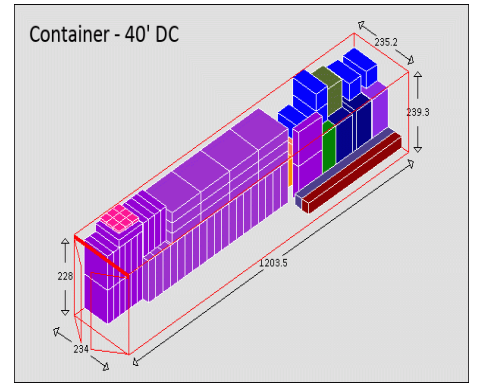

Equipment Packaging Report