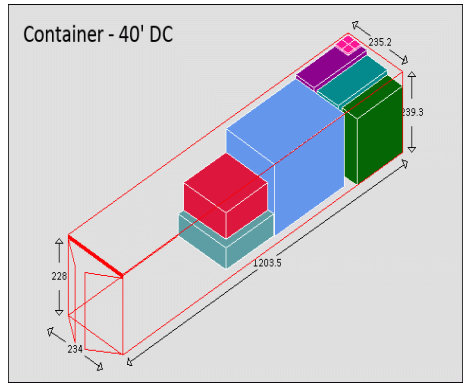

Equipment Packaging Report

Following cargo shall be loaded in 1 * Container - 40' DC # 1 with your ref. Random 8574

Cargo name	Length	Width	Height	Weight	Quantity	Colour
Bioret	137 cm	137 cm	100 cm	1786 kg	1 / 1	Red
Bioret	137 cm	137 cm	100 cm	1786 kg	1 / 1	Yellow
Bioret	205 cm	205 cm	65 cm	2560 kg	1 / 1	Teal
Bioret	117 cm	117 cm	65 cm	830 kg	1 / 1	Orange
Bioret	300 cm	215 cm	210 cm	2630 kg	1 / 1	Blue
Bioret	180 cm	180 cm	80 cm	2390 kg	1 / 1	Red
Bioret	213 cm	213 cm	90 cm	3890 kg	1 / 1	Teal
Bioret	198 cm	198 cm	65 cm	4800 kg	1 / 1	Green
Bioret	226 cm	226 cm	80 cm	7800 kg	1 / 1	Purple
Crucking tires	124.5 cm	124.5 cm	31.5 cm	130 kg	2 / 42	Purple
Xiamen Tires	101 cm	101 cm	25 cm	51 kg	1 / 70	Purple
Xiamen Tires 2	28 cm	28 cm	7 cm	4 kg	4 / 15	Pink
Total	35.483 cubic meter			28799 kg	16	

Equipment Packaging Report

Equipment Packaging Report

Following cargo shall be loaded in 1 * Container - 40' DC # 2 with your ref. Random 8574

Cargo name	Length	Width	Height	Weight	Quantity	Colour
Bioret	50 cm	50 cm	100 cm	475 kg	5 / 5	Blue
Bioret	137 cm	137 cm	65 cm	1210 kg	1 / 1	Green
Bioret	146 cm	146 cm	70 cm	1390 kg	1 / 1	Purple
Bioret	117 cm	117 cm	65 cm	830 kg	1 / 1	Orange
Bioret	127 cm	127 cm	80 cm	1200 kg	1 / 1	Dark Blue
Bioret	82 cm	82 cm	80 cm	480 kg	1 / 1	Olive Green
Bioret	145 cm	145 cm	65 cm	1280 kg	1 / 1	Dark Blue
Bioret	80 cm	80 cm	65 cm	360 kg	1 / 1	Orange
Crucking tires	124.5 cm	124.5 cm	31.5 cm	130 kg	40 / 42	Purple
Shandong Boxes	401 cm	30 cm	32 cm	2440 kg	1 / 1	Dark Red
Shandong Boxes2	401 cm	29 cm	31.5 cm	2665 kg	1 / 1	Dark Purple
Shandong Boxes3	273 cm	27 cm	28 cm	685 kg	1 / 1	Dark Grey
Xiamen Tires	101 cm	101 cm	25 cm	51 kg	69 / 70	Purple
Xiamen Tires 2	28 cm	28 cm	7 cm	4 kg	11 / 15	Pink
Total	46.608 cubic meter			23678 kg	135	