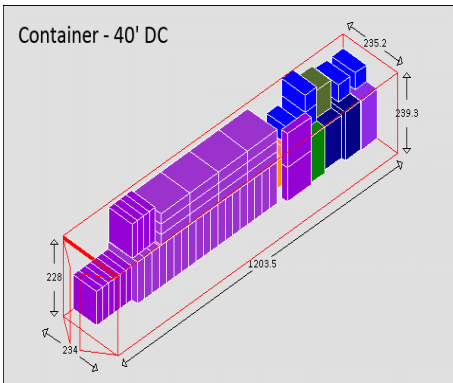

Equipment Packaging Report