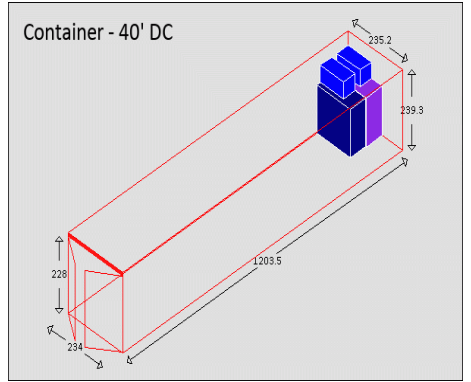

Equipment Packaging Report