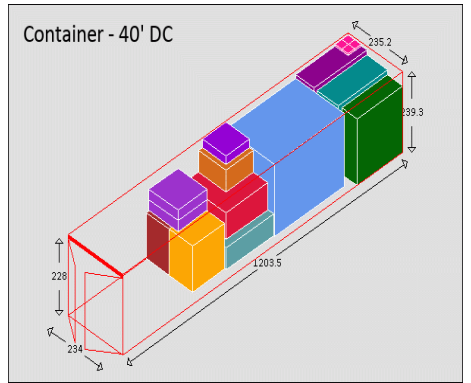

Equipment Packaging Report

Following cargo shall be loaded in 1 * Container - 40' DC # 1 with your ref. Random 8574

Cargo name	Length	Width	Height	Weight	Quantity	Colour
Bioret	137 cm	137 cm	100 cm	1786 kg	1 / 1	Red
Bioret	137 cm	137 cm	100 cm	1786 kg	1 / 1	Yellow
Bioret	205 cm	205 cm	65 cm	2560 kg	1 / 1	Teal
Bioret	117 cm	117 cm	65 cm	830 kg	1 / 1	Orange
Bioret	300 cm	215 cm	210 cm	2630 kg	1 / 1	Blue
Bioret	180 cm	180 cm	80 cm	2390 kg	1 / 1	Red
Bioret	213 cm	213 cm	90 cm	3890 kg	1 / 1	Teal
Bioret	198 cm	198 cm	65 cm	4800 kg	1 / 1	Green
Bioret	226 cm	226 cm	80 cm	7800 kg	1 / 1	Purple
Crucking tires	124.5 cm	124.5 cm	31.5 cm	130 kg	2 / 42	Purple
Xiamen Tires	101 cm	101 cm	25 cm	51 kg	1 / 70	Purple
Xiamen Tires 2	28 cm	28 cm	7 cm	4 kg	4 / 15	Pink
Total	35.483 cubic meter			28799 kg	16	

Equipment Packaging Report

Equipment Packaging Report

Following cargo shall be loaded in 1 * Container - 40' DC # 2 with your ref. Random 8574

Cargo name	Length	Width	Height	Weight	Quantity	Colour
Bioret	50 cm	50 cm	100 cm	475 kg	5 / 5	Blue
Bioret	137 cm	137 cm	65 cm	1210 kg	1 / 1	Green
Bioret	146 cm	146 cm	70 cm	1390 kg	1 / 1	Purple
Bioret	117 cm	117 cm	65 cm	830 kg	1 / 1	Orange
Bioret	127 cm	127 cm	80 cm	1200 kg	1 / 1	Dark Blue
Bioret	82 cm	82 cm	80 cm	480 kg	1 / 1	Olive Green
Bioret	145 cm	145 cm	65 cm	1280 kg	1 / 1	Dark Blue
Bioret	80 cm	80 cm	65 cm	360 kg	1 / 1	Orange
Crucking tires	124.5 cm	124.5 cm	31.5 cm	130 kg	40 / 42	Purple
Shandong Boxes	401 cm	30 cm	32 cm	2440 kg	1 / 1	Dark Red
Shandong Boxes2	401 cm	29 cm	31.5 cm	2665 kg	1 / 1	Dark Purple
Shandong Boxes3	273 cm	27 cm	28 cm	685 kg	1 / 1	Dark Grey
Xiamen Tires	101 cm	101 cm	25 cm	51 kg	69 / 70	Purple
Xiamen Tires 2	28 cm	28 cm	7 cm	4 kg	11 / 15	Pink
Total	46.608 cubic meter			23678 kg	135	