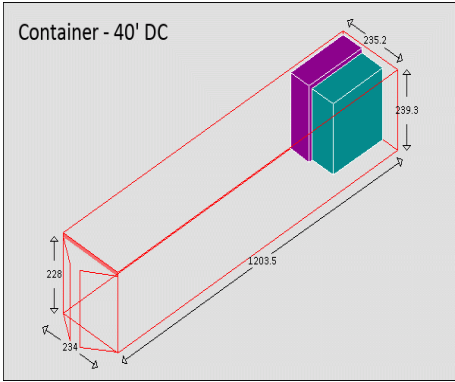

Equipment Packaging Report

Following cargo shall be loaded in 1 * Container - 40' DC # 1 with your ref. Random 8574

Cargo name	Length	Width	Height	Weight	Quantity	Colour
Bioret	137 cm	137 cm	100 cm	1786 kg	1 / 1	Red
Bioret	137 cm	137 cm	100 cm	1786 kg	1 / 1	Yellow
Bioret	205 cm	205 cm	65 cm	2560 kg	1 / 1	Teal
Bioret	117 cm	117 cm	65 cm	830 kg	1 / 1	Orange
Bioret	300 cm	215 cm	210 cm	2630 kg	1 / 1	Blue
Bioret	180 cm	180 cm	80 cm	2390 kg	1 / 1	Red
Bioret	213 cm	213 cm	90 cm	3890 kg	1 / 1	Teal
Bioret	198 cm	198 cm	65 cm	4800 kg	1 / 1	Green
Bioret	226 cm	226 cm	80 cm	7800 kg	1 / 1	Purple
Crucking tires	124.5 cm	124.5 cm	31.5 cm	130 kg	2 / 42	Purple
Xiamen Tires	101 cm	101 cm	25 cm	51 kg	1 / 70	Purple
Xiamen Tires 2	28 cm	28 cm	7 cm	4 kg	4 / 15	Pink
Total	35.483 cubic meter			28799 kg	16	

Equipment Packaging Report

Equipment Packaging Report

Following cargo shall be loaded in 1 * Container - 40' DC # 2 with your ref. Random 8574

Cargo name	Length	Width	Height	Weight	Quantity	Colour
Bioret	50 cm	50 cm	100 cm	475 kg	5 / 5	Blue
Bioret	137 cm	137 cm	65 cm	1210 kg	1 / 1	Green
Bioret	146 cm	146 cm	70 cm	1390 kg	1 / 1	Purple
Bioret	117 cm	117 cm	65 cm	830 kg	1 / 1	Orange
Bioret	127 cm	127 cm	80 cm	1200 kg	1 / 1	Dark Blue
Bioret	82 cm	82 cm	80 cm	480 kg	1 / 1	Olive Green
Bioret	145 cm	145 cm	65 cm	1280 kg	1 / 1	Dark Blue
Bioret	80 cm	80 cm	65 cm	360 kg	1 / 1	Orange
Crucking tires	124.5 cm	124.5 cm	31.5 cm	130 kg	40 / 42	Purple
Shandong Boxes	401 cm	30 cm	32 cm	2440 kg	1 / 1	Dark Red
Shandong Boxes2	401 cm	29 cm	31.5 cm	2665 kg	1 / 1	Dark Purple
Shandong Boxes3	273 cm	27 cm	28 cm	685 kg	1 / 1	Dark Grey
Xiamen Tires	101 cm	101 cm	25 cm	51 kg	69 / 70	Purple
Xiamen Tires 2	28 cm	28 cm	7 cm	4 kg	11 / 15	Pink
Total	46.608 cubic meter			23678 kg	135	