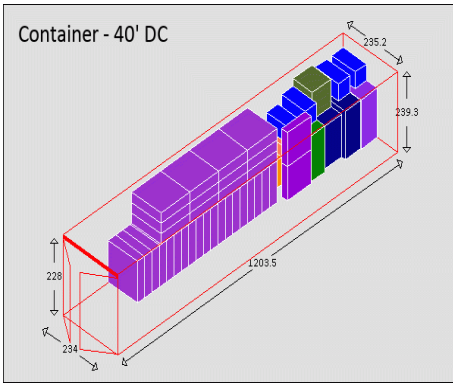

Equipment Packaging Report