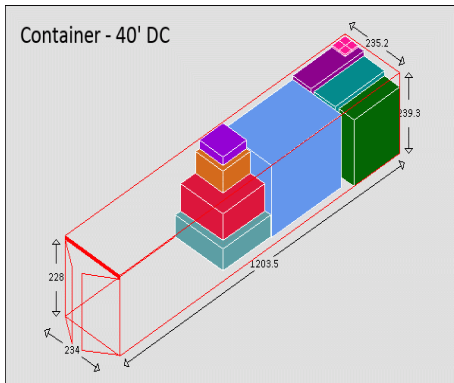

Equipment Packaging Report

Following cargo shall be loaded in 1 * Container - 40' DC # 1 with your ref. Random 8574

Cargo name	Length	Width	Height	Weight	Quantity	Colour
Bioret	137 cm	137 cm	100 cm	1786 kg	1 / 1	Red
Bioret	137 cm	137 cm	100 cm	1786 kg	1 / 1	Yellow
Bioret	205 cm	205 cm	65 cm	2560 kg	1 / 1	Teal
Bioret	117 cm	117 cm	65 cm	830 kg	1 / 1	Orange
Bioret	300 cm	215 cm	210 cm	2630 kg	1 / 1	Blue
Bioret	180 cm	180 cm	80 cm	2390 kg	1 / 1	Red
Bioret	213 cm	213 cm	90 cm	3890 kg	1 / 1	Teal
Bioret	198 cm	198 cm	65 cm	4800 kg	1 / 1	Green
Bioret	226 cm	226 cm	80 cm	7800 kg	1 / 1	Purple
Crucking tires	124.5 cm	124.5 cm	31.5 cm	130 kg	2 / 42	Purple
Xiamen Tires	101 cm	101 cm	25 cm	51 kg	1 / 70	Purple
Xiamen Tires 2	28 cm	28 cm	7 cm	4 kg	4 / 15	Pink
Total	35.483 cubic meter			28799 kg	16	

Equipment Packaging Report

Equipment Packaging Report

Following cargo shall be loaded in 1 * Container - 40' DC # 2 with your ref. Random 8574

Cargo name	Length	Width	Height	Weight	Quantity	Colour
Bioret	50 cm	50 cm	100 cm	475 kg	5 / 5	Blue
Bioret	137 cm	137 cm	65 cm	1210 kg	1 / 1	Green
Bioret	146 cm	146 cm	70 cm	1390 kg	1 / 1	Purple
Bioret	117 cm	117 cm	65 cm	830 kg	1 / 1	Orange
Bioret	127 cm	127 cm	80 cm	1200 kg	1 / 1	Dark Blue
Bioret	82 cm	82 cm	80 cm	480 kg	1 / 1	Olive Green
Bioret	145 cm	145 cm	65 cm	1280 kg	1 / 1	Dark Blue
Bioret	80 cm	80 cm	65 cm	360 kg	1 / 1	Orange
Crucking tires	124.5 cm	124.5 cm	31.5 cm	130 kg	40 / 42	Purple
Shandong Boxes	401 cm	30 cm	32 cm	2440 kg	1 / 1	Dark Red
Shandong Boxes2	401 cm	29 cm	31.5 cm	2665 kg	1 / 1	Dark Purple
Shandong Boxes3	273 cm	27 cm	28 cm	685 kg	1 / 1	Dark Grey
Xiamen Tires	101 cm	101 cm	25 cm	51 kg	69 / 70	Purple
Xiamen Tires 2	28 cm	28 cm	7 cm	4 kg	11 / 15	Pink
Total	46.608 cubic meter			23678 kg	135	