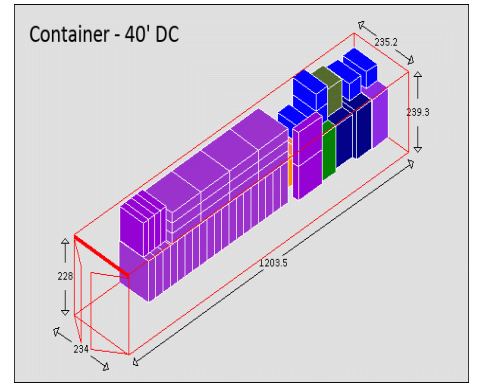

Equipment Packaging Report