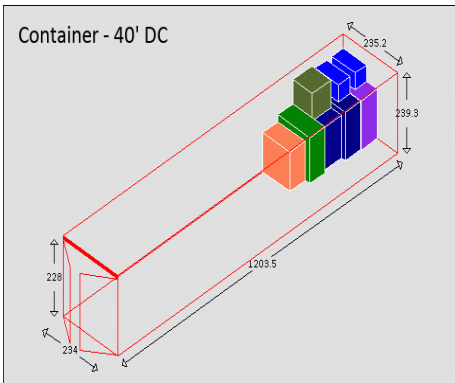

Equipment Packaging Report