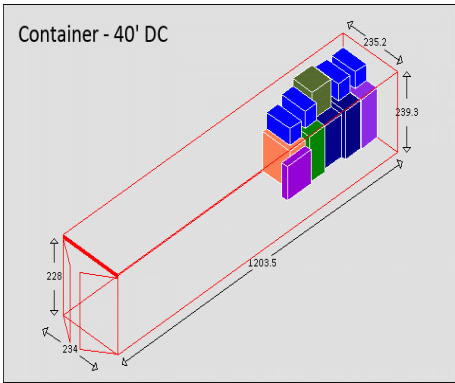

Equipment Packaging Report