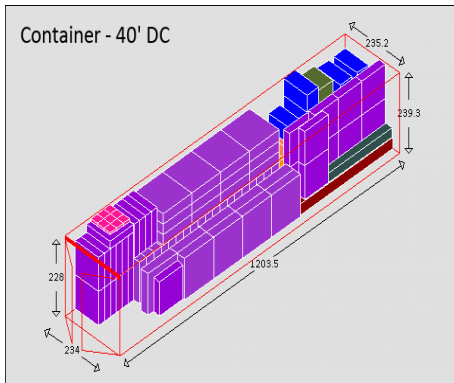

Equipment Packaging Report