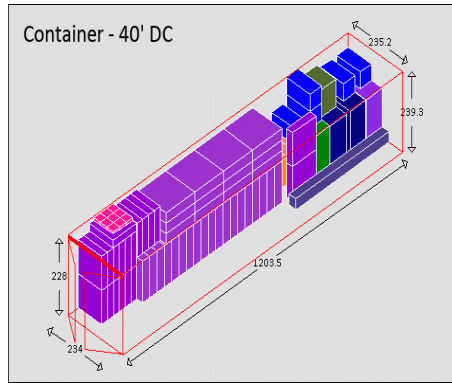

Equipment Packaging Report