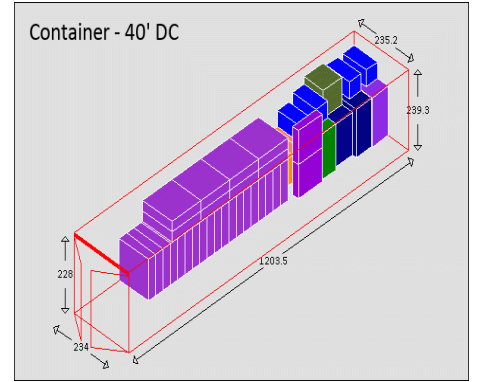

Equipment Packaging Report