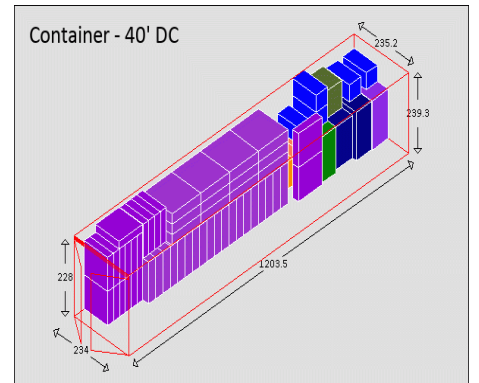

Equipment Packaging Report