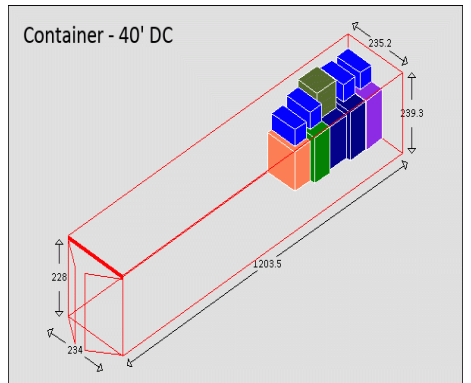

Equipment Packaging Report