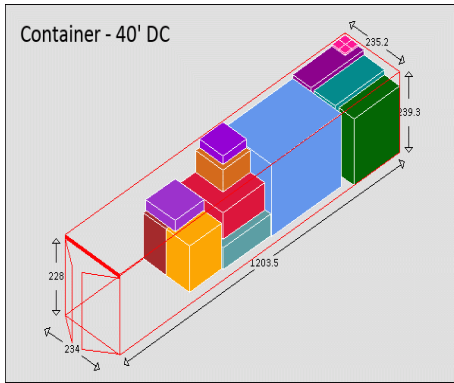

Equipment Packaging Report

Following cargo shall be loaded in 1 * Container - 40' DC # 1 with your ref. Random 8574

Cargo name	Length	Width	Height	Weight	Quantity	Colour
Bioret	137 cm	137 cm	100 cm	1786 kg	1 / 1	Red
Bioret	137 cm	137 cm	100 cm	1786 kg	1 / 1	Yellow
Bioret	205 cm	205 cm	65 cm	2560 kg	1 / 1	Teal
Bioret	117 cm	117 cm	65 cm	830 kg	1 / 1	Orange
Bioret	300 cm	215 cm	210 cm	2630 kg	1 / 1	Blue
Bioret	180 cm	180 cm	80 cm	2390 kg	1 / 1	Red
Bioret	213 cm	213 cm	90 cm	3890 kg	1 / 1	Teal
Bioret	198 cm	198 cm	65 cm	4800 kg	1 / 1	Green
Bioret	226 cm	226 cm	80 cm	7800 kg	1 / 1	Purple
Crucking tires	124.5 cm	124.5 cm	31.5 cm	130 kg	2 / 42	Purple
Xiamen Tires	101 cm	101 cm	25 cm	51 kg	1 / 70	Purple
Xiamen Tires 2	28 cm	28 cm	7 cm	4 kg	4 / 15	Pink
Total	35.483 cubic meter			28799 kg	16	

Equipment Packaging Report

Equipment Packaging Report

Following cargo shall be loaded in 1 * Container - 40' DC # 2 with your ref. Random 8574

Cargo name	Length	Width	Height	Weight	Quantity	Colour
Bioret	50 cm	50 cm	100 cm	475 kg	5 / 5	Blue
Bioret	137 cm	137 cm	65 cm	1210 kg	1 / 1	Green
Bioret	146 cm	146 cm	70 cm	1390 kg	1 / 1	Purple
Bioret	117 cm	117 cm	65 cm	830 kg	1 / 1	Orange
Bioret	127 cm	127 cm	80 cm	1200 kg	1 / 1	Dark Blue
Bioret	82 cm	82 cm	80 cm	480 kg	1 / 1	Olive Green
Bioret	145 cm	145 cm	65 cm	1280 kg	1 / 1	Dark Blue
Bioret	80 cm	80 cm	65 cm	360 kg	1 / 1	Orange
Crucking tires	124.5 cm	124.5 cm	31.5 cm	130 kg	40 / 42	Purple
Shandong Boxes	401 cm	30 cm	32 cm	2440 kg	1 / 1	Dark Red
Shandong Boxes2	401 cm	29 cm	31.5 cm	2665 kg	1 / 1	Dark Purple
Shandong Boxes3	273 cm	27 cm	28 cm	685 kg	1 / 1	Dark Grey
Xiamen Tires	101 cm	101 cm	25 cm	51 kg	69 / 70	Purple
Xiamen Tires 2	28 cm	28 cm	7 cm	4 kg	11 / 15	Pink
Total	46.608 cubic meter			23678 kg	135	