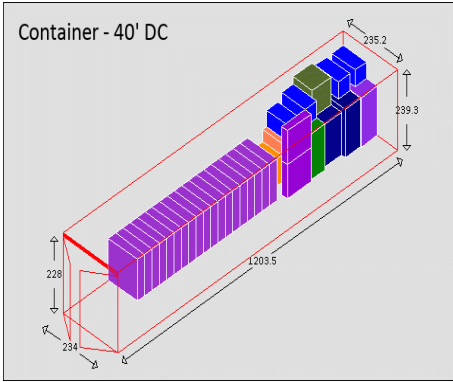

Equipment Packaging Report