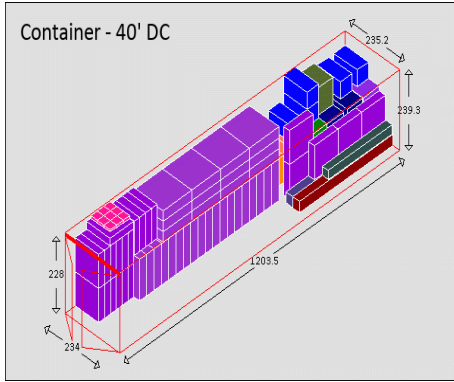

Equipment Packaging Report