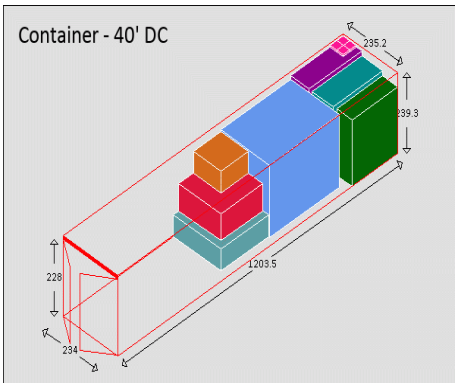

Equipment Packaging Report

Following cargo shall be loaded in 1 * Container - 40' DC # 1 with your ref. Random 8574

Cargo name	Length	Width	Height	Weight	Quantity	Colour
Bioret	137 cm	137 cm	100 cm	1786 kg	1 / 1	Red
Bioret	137 cm	137 cm	100 cm	1786 kg	1 / 1	Yellow
Bioret	205 cm	205 cm	65 cm	2560 kg	1 / 1	Teal
Bioret	117 cm	117 cm	65 cm	830 kg	1 / 1	Orange
Bioret	300 cm	215 cm	210 cm	2630 kg	1 / 1	Blue
Bioret	180 cm	180 cm	80 cm	2390 kg	1 / 1	Red
Bioret	213 cm	213 cm	90 cm	3890 kg	1 / 1	Teal
Bioret	198 cm	198 cm	65 cm	4800 kg	1 / 1	Green
Bioret	226 cm	226 cm	80 cm	7800 kg	1 / 1	Purple
Crucking tires	124.5 cm	124.5 cm	31.5 cm	130 kg	2 / 42	Purple
Xiamen Tires	101 cm	101 cm	25 cm	51 kg	1 / 70	Purple
Xiamen Tires 2	28 cm	28 cm	7 cm	4 kg	4 / 15	Pink
Total	35.483 cubic meter			28799 kg	16	

Equipment Packaging Report

Equipment Packaging Report

Following cargo shall be loaded in 1 * Container - 40' DC # 2 with your ref. Random 8574

Cargo name	Length	Width	Height	Weight	Quantity	Colour
Bioret	50 cm	50 cm	100 cm	475 kg	5 / 5	Blue
Bioret	137 cm	137 cm	65 cm	1210 kg	1 / 1	Green
Bioret	146 cm	146 cm	70 cm	1390 kg	1 / 1	Purple
Bioret	117 cm	117 cm	65 cm	830 kg	1 / 1	Orange
Bioret	127 cm	127 cm	80 cm	1200 kg	1 / 1	Dark Blue
Bioret	82 cm	82 cm	80 cm	480 kg	1 / 1	Olive Green
Bioret	145 cm	145 cm	65 cm	1280 kg	1 / 1	Dark Blue
Bioret	80 cm	80 cm	65 cm	360 kg	1 / 1	Orange
Crucking tires	124.5 cm	124.5 cm	31.5 cm	130 kg	40 / 42	Purple
Shandong Boxes	401 cm	30 cm	32 cm	2440 kg	1 / 1	Dark Red
Shandong Boxes2	401 cm	29 cm	31.5 cm	2665 kg	1 / 1	Dark Purple
Shandong Boxes3	273 cm	27 cm	28 cm	685 kg	1 / 1	Dark Grey
Xiamen Tires	101 cm	101 cm	25 cm	51 kg	69 / 70	Purple
Xiamen Tires 2	28 cm	28 cm	7 cm	4 kg	11 / 15	Pink
Total	46.608 cubic meter			23678 kg	135	