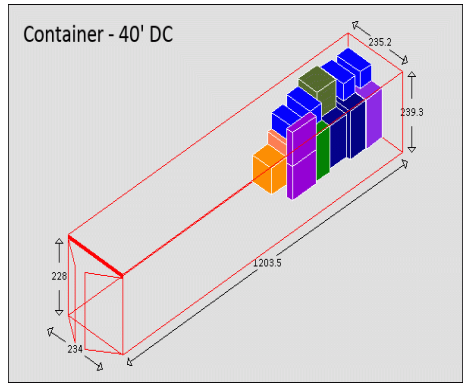

Equipment Packaging Report