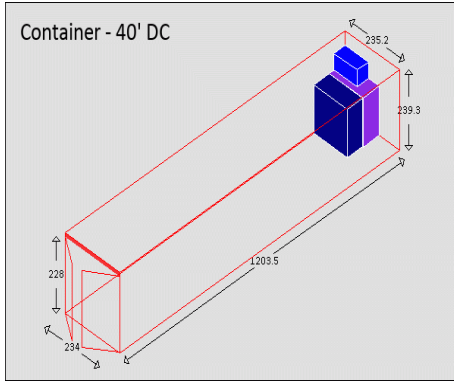

Equipment Packaging Report