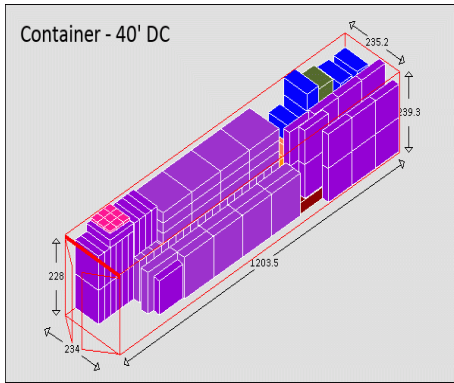

Equipment Packaging Report