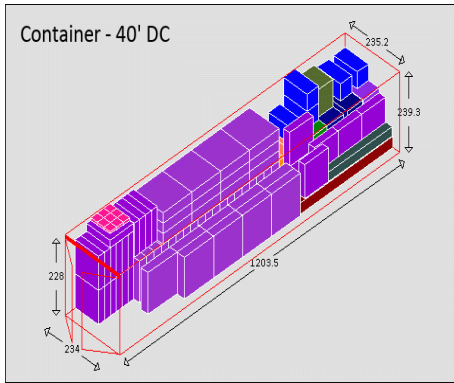

Equipment Packaging Report