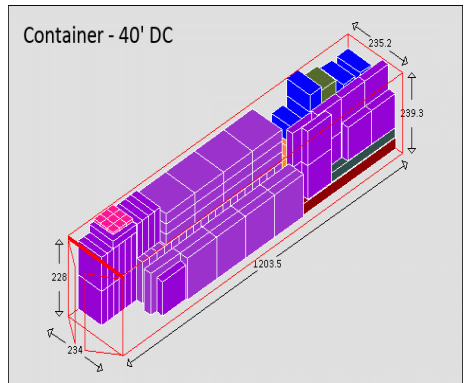

Equipment Packaging Report